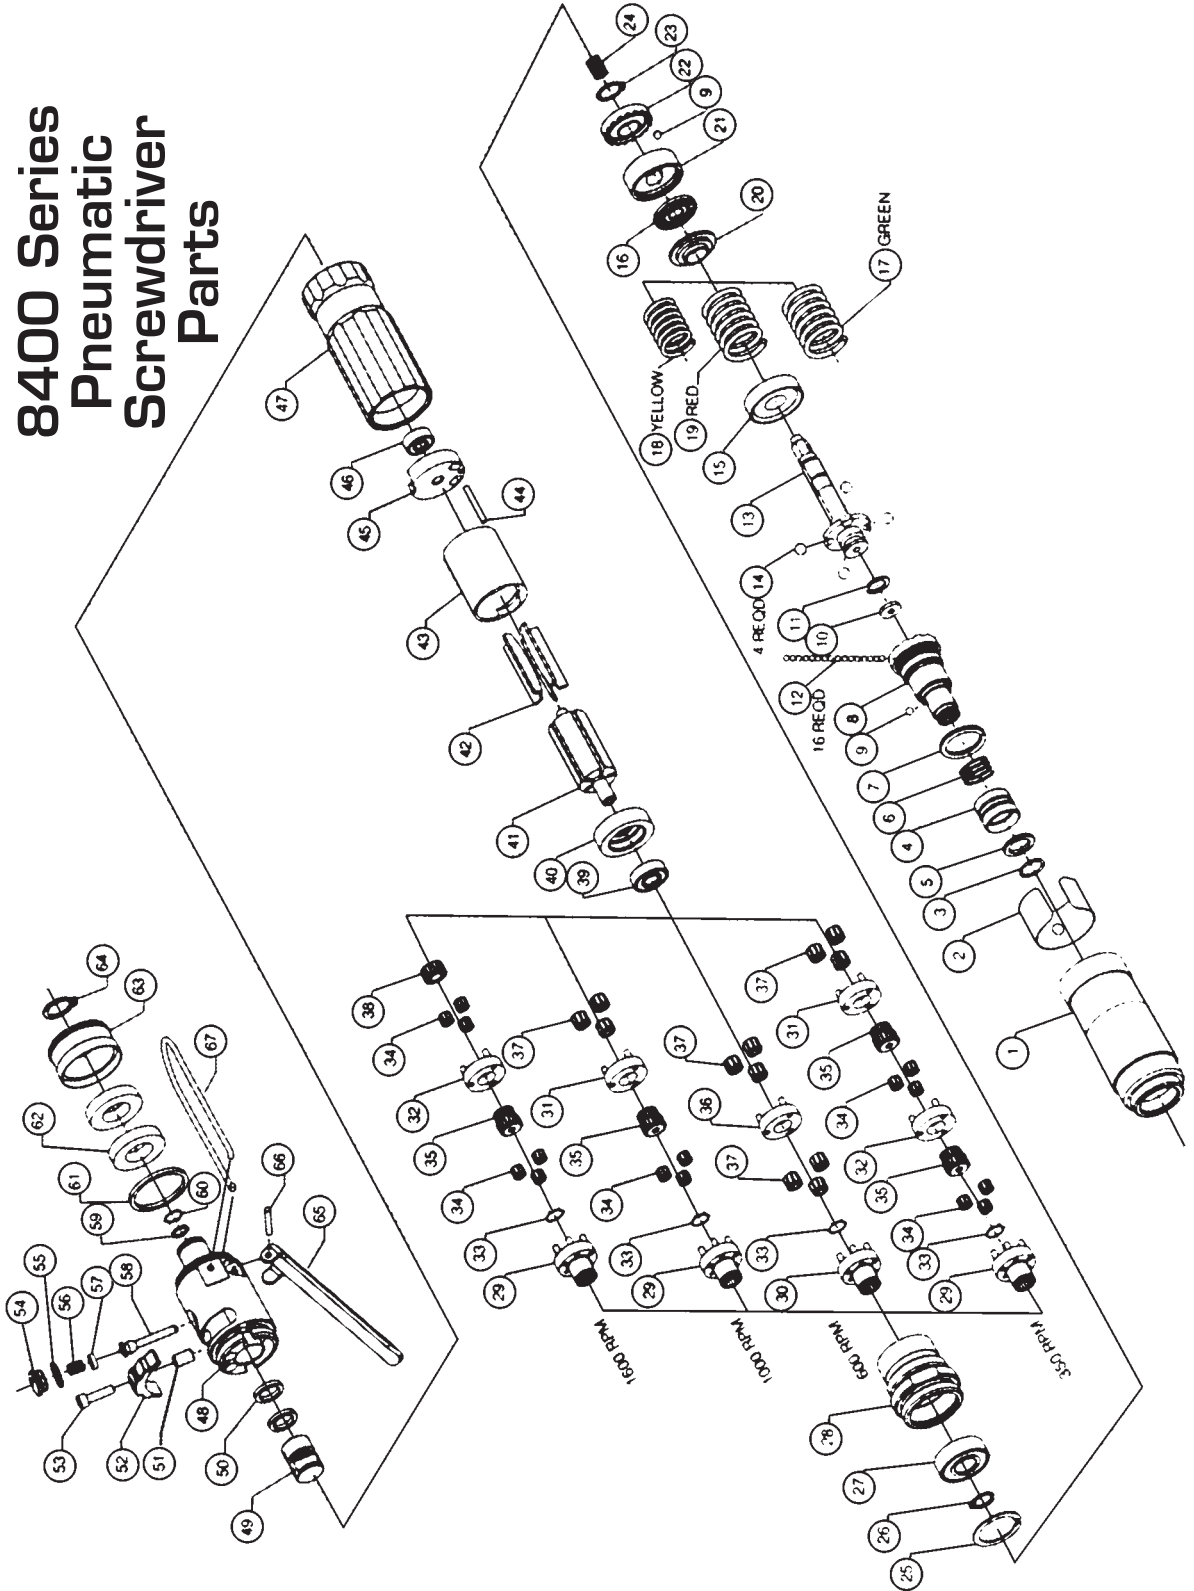

Pneumatic Torque Tools

8400 Series Pneumatic Screwdriver Parts

Pneumatic Torque Tools

Item No.	Description	Qty.	Part No.
55	Gasket	1	9986340
56	Spring, Comp., .205 x .383 x .022, SST	1	9986560
57	O-Ring, .114 x .070, BUNA-N	1	16108
58	Valve Stem	1	9986266
59	Strainer	1	9926306
60	Ring, Retaining, INPU, .312, CST	1	9926947
61	O-Ring, .926 x .070, BUNA-N	1	9986546
62	Muffler	2	9986967
63	Sleeve, Exhaust	1	9986965
64	Ring, Retaining, Ext., .500, CST	1	9926917
65	Lever, Pneumatic	1	9986129
66	Pin, Groove, .094 x .750 CZ	1	9986167
67	Bail	1	9966371

Item No.	Description	Qty.	Part No.
27	Bearing, Ball, .375 x .875 x .28 W	1	9986922
28	Gear, Internal	1	9986152
29	Spindle, Output, 3:1	1	9986988
30	Spindle, Output, 5:1	1	9986989
31	Gear Plate Assy.	1	9905711
32	Gear Plate Assy.	1	9905715
33	Ring, Retaining, WPU, .312, CST	1	9926947
34	Idle Gear Model 8401 Model 8402 Model 8404	6 3 3	9986921
35	Pinion - Model 8401 Model 8402 Model 8404	1 1 2	9986919
36	Gear Plate Assy, - Model 8403	1	9905716
37	Idle Gear - Model 8402 Model 8403 Model 8404	3 6 3	9986917
38	Pinion - Model 8401	1	9986951
39	Bearing, Ball, .250 x .625 x .196W	1	9966331
40	Plate, Front	1	9986151
41	Rotor, 5:1, Cushion Clutch	1	9986970
42	Rotor Blade	5	9986913
43	Cylinder	1	9986009
44	Pin, Dowel, .094 x .750	1	9986325
45	Plate, Rear	1	9986153
46	Bearing, Ball, .188 x .500 x .196W	1	9926247
47	Motor, Housing, 3 Reduction Model 8404 Motor, Housing, 2 Reduction Models 8401, 8402, 8403	1 1 1	9986183 9986164
48	Head, Level, Slide Reverse	1	9986984
49	Valve, Slide Reverse	1	9986998
50	O-Ring, .364 x .070, BUNA-N	2	16102
51	Sleeve, Reverse Lever	1	9986999
52	Cover, Reverse Valve	1	9980025
53	Screw, SOHX, 6-32 x .50, C13 NYLOCK	1	16839
54	Screw, Seal	1	9986527

Parts List